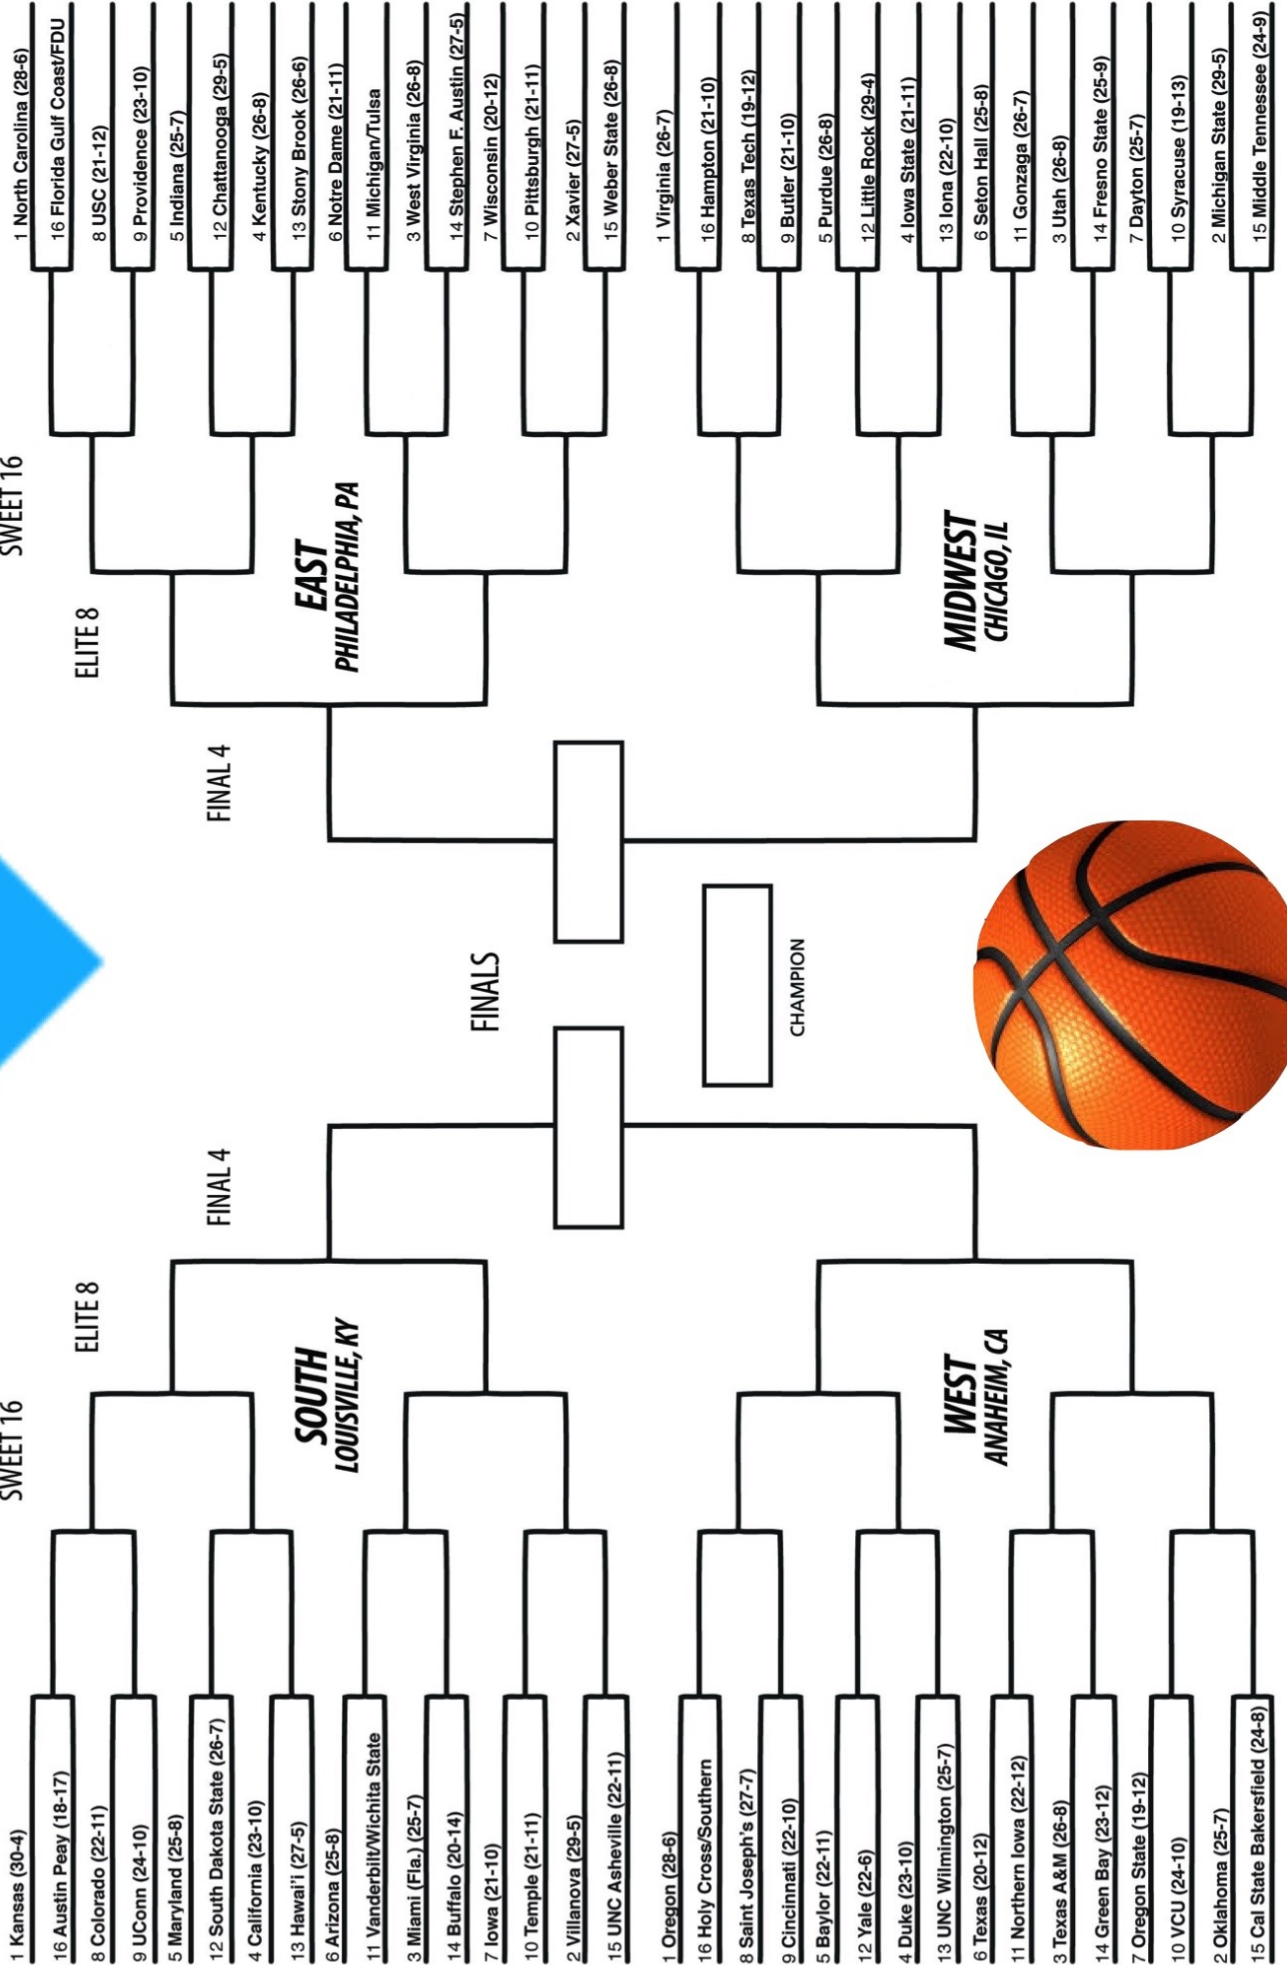

ROUND OF 64

ROUND OF 32

SWEET 16

ELITE 8

FINAL 4

FINALS

CHAMPION

ROUND OF 64

ROUND OF 32

SWEET 16

ELITE 8

FINAL 4

FINALS

CHAMPION

**EAST
PHILADELPHIA, PA**

**MIDWEST
CHICAGO, IL**